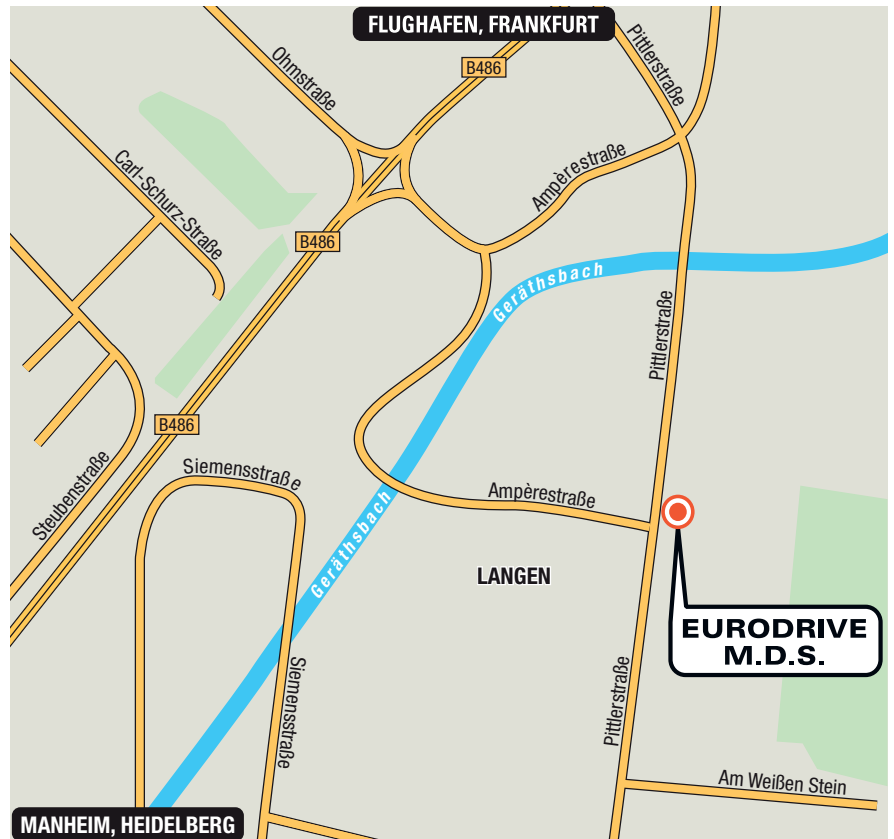

Pick-up

RENAULT EURODRIVE/MDS

Pittlerstrasse 31
D-63225 Langen

GPS coordinates

E 8°39'14"
N 49°59'46"

→ 🚗 PICK-UP SERVICE - Daily.

Delivery is made only by communicating your flight number to your delivery center or by a confirmed appointment at least 3 working days before the agreed pick-up date. After receiving your luggage, please contact us at: **+49 (0) 69 257 385 652**.

GPS coordinates

E 8°39'14"
N 49°59'46"

→ 🚗 RETURN SERVICE - Daily.

Return address: as above.

A free minibus will take you to your departure terminal.

You must make an appointment with your center no later than 3 working days before the agreed drop-off date by contacting:
+49 (0) 69 257 385 652.

- 1 Coming from Frankfurt or Karlsruhe on road A5 take exit n°24 "LANGEN"
- 2 Follow B486 direction "LANGEN" on 3,7 km
- 3 At the 2nd roundabout, take the left in the destination street (gas station in the corner)
- 4 Continue for 300 meters to the n°31.