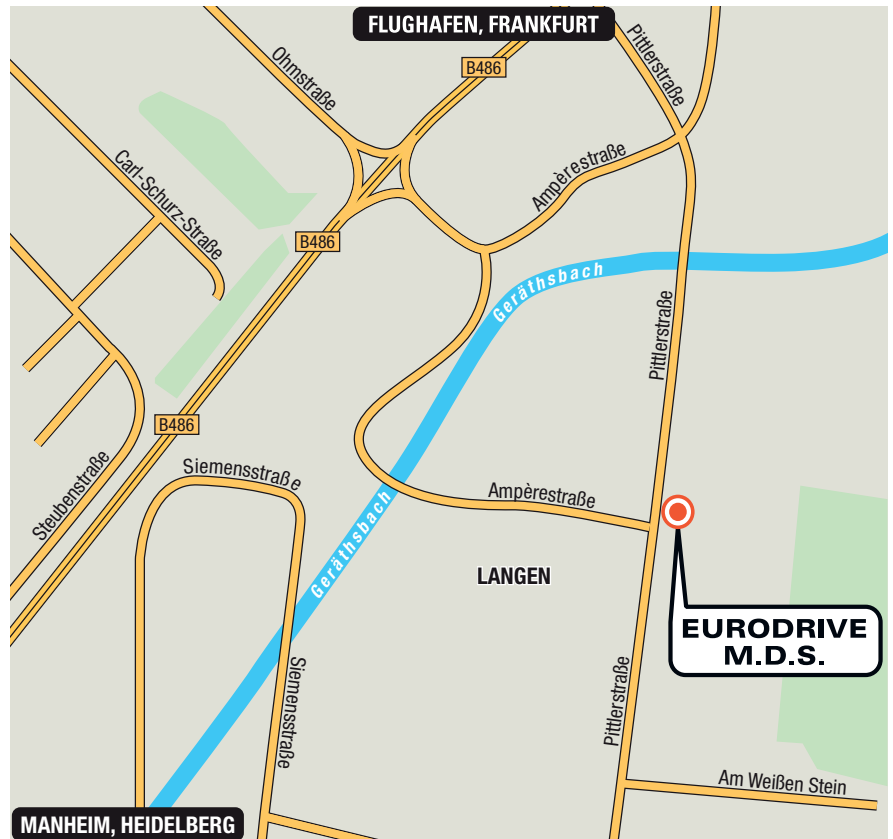

Pick-up

RENAULT EURODRIVE/MDS

Pittlerstrasse 31
D-63225 Langen

GPS coordinates

E 8°39'14"
N 49°59'46"

→ 🚗 PICK-UP SERVICE - Daily.

Delivery is made only by communicating your flight number to your delivery center or by a confirmed appointment at least 3 working days before the agreed pick-up date. After receiving your luggage, please contact us at: **+49 (0) 69 257 385 652**.

Switchboard hours:

Monday to Friday, from 9:00 am to 5:00 pm, except on public holidays.
☎ +49 (0)69 257 385 652
@ mds.frankfort@mdsparc.com

📅 **Public holidays:** 01/01 - 06/01
- 14/04 - 16/04 - 17/04 - 01/05
- 25/05 - 04/06 - 05/06 - 15/06
- 15/08 - 03/10 - 31/10 - 01/11
- 22/11 - 25/12 - 26/12

CAUTION!

- **FOR PICK-UPS:** if you do not send a flight number, then you must make an appointment with your center **no later than 3 working days before the agreed pick-up date**.
- We will wait for you **30 minutes** maximum beyond the agreed time and for one hour after flight arrival statement.

CONTACT YOUR DELIVERY CENTER...

Amsterdam +31 (0)20 890 38 46
Barcelona +34 93 184 56 71
Bordeaux +33 (0)7 83 22 61 91
Brest +33 (0)6 63 05 88 79
Brussels +32 (0)2 721 05 92
+32 (0)2 800 09 73
+32 (0)2 800 09 74
Calais +33 (0)6 22 13 93 54
Frankfurt +49 (0)69 257 385 652

Geneva +33 (0)6 84 97 25 47
Lisbon +351 21 846 27 97
London +44 (0)20 881 996 91
Lyon +33 (0)4 72 48 42 02
Madrid +34 91 329 29 11
+34 91 329 27 10
Marseille +33 (0)4 42 14 31 49
Milan +39 0240 708 236
Montpellier +33 (0)6 08 02 26 11
+33 (0)6 81 08 81 14

Munich +49 (0)69 33 29 62 46
Nantes +33 (0)6 88 24 96 46
Nice +33 (0)4 93 21 59 26
Paris 16^e +33 (0)1 40 71 72 40
Paris-Orly +33 (0)1 49 75 13 50
Paris-CDG +33 (0)1 48 62 37 53
Porto +351 22 996 64 27
Rome +39 0 665 001 456

Santiago de Compostela
+34 981 58 64 44
(saturday) +34 608 98 17 49
St-Louis +33 (0)3 89 89 70 00
Strasbourg +33 (0)3 88 49 11 07
Vigo +34 98 625 10 88