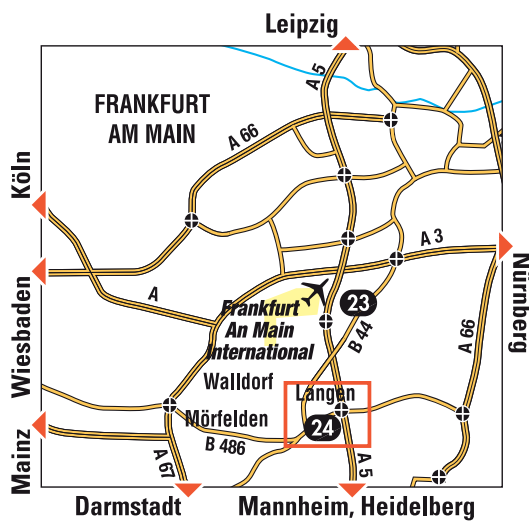

Pick-up

RENAULT EURODRIVE/MDS

Pittlerstrasse 31
D-63225 Langen

GPS coordinates

E 8°39'14"
N 49°59'46"

→ 🚗 PICK-UP SERVICE - Daily.

Delivery is made only by communicating your flight number to your delivery center or by a confirmed appointment at least 3 working days before the agreed pick-up date. After receiving your luggage, please contact us at: **+49 (0) 69 257 385 652**.

CONTACT YOUR DELIVERY CENTER...

Amsterdam +31 (0)20 890 38 46
Barcelona +34 93 184 56 71
Bordeaux +33 (0)7 83 22 61 91
Brest +33 (0)6 63 05 88 79
Brussels +32 (0)2 721 05 92
+32 (0)2 800 09 73
+32 (0)2 800 09 74
Calais +33 (0)6 22 13 93 54
Frankfurt +49 (0)69 257 385 652

GPS coordinates

E 8°39'14"
N 49°59'46"

→ 🚗 RETURN SERVICE - Daily.

Return address: as above.

A free minibus will take you to your departure terminal.

You must make an appointment with your center no later than 3 working days before the agreed drop-off date by contacting:
+49 (0) 69 257 385 652.

- 1 Coming from Frankfurt or Karlsruhe on road A5 take exit n°24 "LANGEN"
- 2 Follow B486 direction "LANGEN" on 3,7 km
- 3 At the 2nd roundabout, take the left in the destination street (gas station in the corner)
- 4 Continue for 300 meters to the n°31.