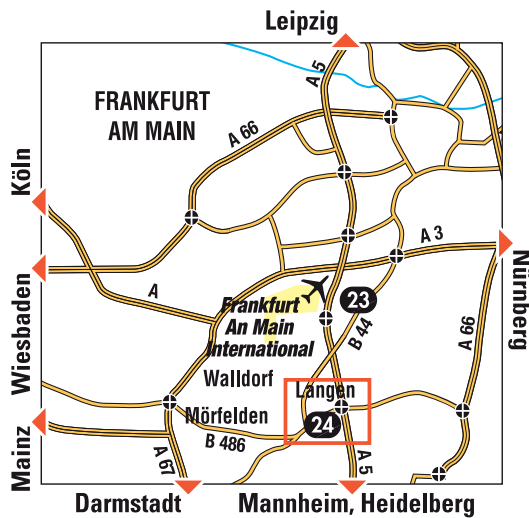

Pick-up

RENAULT EURODRIVE/MDS

Pittlerstrasse 31
D-63225 Langen

GPS coordinates

E 8°39'14"
N 49°59'46"

→ 🚗 PICK-UP SERVICE - Daily.

Delivery is made only by communicating your flight number to your delivery center or by a confirmed appointment at least 3 working days before the agreed pick-up date. After receiving your luggage, please contact us at: **+49 (0) 69 257 385 652**.

GPS coordinates

E 8°39'14"
N 49°59'46"

→ 🚗 RETURN SERVICE - Daily.

Return address: as above.

A free minibus will take you to your departure terminal.

You must make an appointment with your center no later than 3 working days before the agreed drop-off date by contacting:
+49 (0) 69 257 385 652.

- 1 Coming from Frankfurt or Karlsruhe on road A5 take exit n°24 "LANGEN"
- 2 Follow B486 direction "LANGEN" on 3,7 km
- 3 At the 2nd roundabout, take the left in the destination street (gas station in the corner)
- 4 Continue for 300 meters to the n°31.