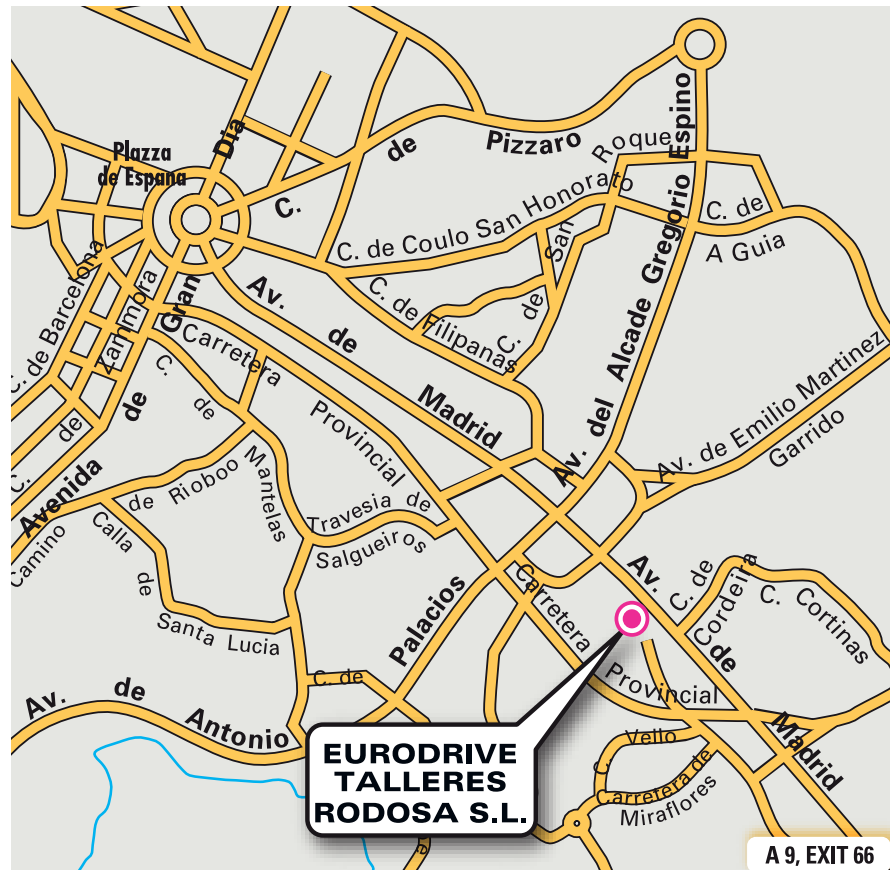

Pick-up

RENAULT EURODRIVE / TALLERES RODOSA S.A.

Avenida de Madrid, 135
36214 Vigo, Pontevedra

→ **PICK-UP SERVICE - Monday to Friday, from 8:30 am to 1:30 pm and from 3:30 pm to 6:30 pm. Except on public holidays.**

Delivery is made only by communicating your flight number to your delivery center or by a confirmed appointment at least 3 working days before the agreed pick-up date. After receiving your luggage, please contact us at: **+34 98 625 10 88**.
Any time during opening hours.

Switchboard hours:

Monday to Friday, from 8:30 am to 1:30 pm and from 3:30 pm to 6:30 pm. Except on public holidays.

☎ +34 98 625 10 88

@ rodosav@red.renault.es

📅 **Public holidays:** 06/01 - 28/03

- 13/04 - 14/04 - 01/05 - 17/05

- 25/07 - 15/08 - 16/08 - 12/10

- 01/11 - 06/12 - 08/12 - 25/12

CAUTION

- **FOR PICK-UPS:** if you do not send a flight number, then you must make an appointment with your center **no later than 3 working days before the agreed pick-up date.**
- We will wait for you **30 minutes maximum** beyond the agreed time and for one hour after flight arrival statement.

CONTACT YOUR DELIVERY CENTER...

Amsterdam +31 (0)20 890 38 46
Barcelona +34 93 184 56 71
Bordeaux +33 (0)7 83 22 61 91
Brest +33 (0)6 63 05 88 79
Brussels +32 (0)2 721 05 92
+32 (0)2 800 09 73
+32 (0)2 800 09 74
Calais +33 (0)6 22 13 93 54
Frankfurt +49 (0)69 257 385 652

Geneva +33 (0)6 84 97 25 47
Lisbon +351 21 846 27 97
London +44 (0)20 881 996 91
Lyon +33 (0)4 72 48 42 02
Madrid +34 91 329 29 11
+34 91 329 27 10
Marseille +33 (0)4 42 14 31 49
Milan +39 0240 708 236
Montpellier +33 (0)6 08 02 26 11
+33 (0)6 81 08 81 14

Munich +49 (0)69 33 29 62 46
Nantes +33 (0)6 88 24 96 46
Nice +33 (0)4 93 21 59 26
Paris 16^e +33 (0)1 40 71 72 40
Paris-Orly +33 (0)1 49 75 13 50
Paris-CDG +33 (0)1 48 62 37 53
Porto +351 22 996 64 27
Rome +39 0 665 001 456

Santiago de Compostela
+34 981 58 64 44
(saturday) +34 608 98 17 49
St-Louis +33 (0)3 89 89 70 00
Strasbourg +33 (0)3 88 49 11 07
Vigo +34 98 625 10 88