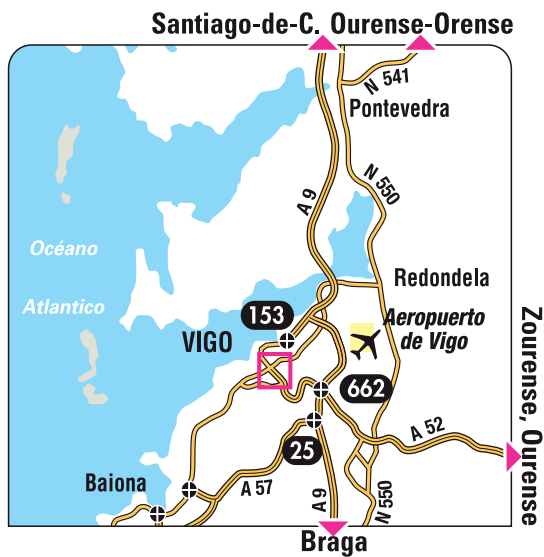

Pick-up

RENAULT EURODRIVE / TALLERES RODOSA S.A.

Avenida de Madrid, 135
36214 Vigo, Pontevedra

→ **PICK-UP SERVICE - Monday to Friday, from 8:30 am to 1:30 pm and from 3:30 pm to 6:30 pm. Except on public holidays.**

Delivery is made only by communicating your flight number to your delivery center or by a confirmed appointment at least 3 working days before the agreed pick-up date. After receiving your luggage, please contact us at: **+34 98 625 10 88**.
Any time during opening hours.

Switchboard hours:

Monday to Friday, from 8:30 am to 1:30 pm and from 3:30 pm to 6:30 pm. Except on public holidays.

☎ +34 98 625 10 88

@ rodosav@red.renault.es

📅 **Public holidays:** 06/01 - 28/03

- 13/04 - 14/04 - 01/05 - 17/05

- 25/07 - 15/08 - 16/08 - 12/10

- 01/11 - 06/12 - 08/12 - 25/12

CAUTION

- **FOR PICK-UPS:** if you do not send a flight number, then you must make an appointment with your center **no later than 3 working days before the agreed pick-up date.**
- We will wait for you **30 minutes maximum** beyond the agreed time and for one hour after flight arrival statement.

CONTACT YOUR DELIVERY CENTER...

Amsterdam +31 (0)20 890 38 46
Barcelona +34 93 184 56 71
Bordeaux +33 (0)7 83 22 61 91
Brest +33 (0)6 63 05 88 79
Brussels +32 (0)2 721 05 92
+32 (0)2 800 09 73
+32 (0)2 800 09 74
Calais +33 (0)6 22 13 93 54
Frankfurt +49 (0)69 257 385 652

Geneva +33 (0)6 84 97 25 47
Lisbon +351 21 846 27 97
London +44 (0)20 881 996 91
Lyon +33 (0)4 72 48 42 02
Madrid +34 91 329 29 11
+34 91 329 27 10
Marseille +33 (0)4 42 14 31 49
Milan +39 0240 708 236
Montpellier +33 (0)6 08 02 26 11
+33 (0)6 81 08 81 14

Munich +49 (0)69 33 29 62 46
Nantes +33 (0)6 88 24 96 46
Nice +33 (0)4 93 21 59 26
Paris 16^e +33 (0)1 40 71 72 40
Paris-Orly +33 (0)1 49 75 13 50
Paris-CDG +33 (0)1 48 62 37 53
Porto +351 22 996 64 27
Rome +39 0 665 001 456

Santiago de Compostela
+34 981 58 64 44
(saturday) +34 608 98 17 49
St-Louis +33 (0)3 89 89 70 00
Strasbourg +33 (0)3 88 49 11 07
Vigo +34 98 625 10 88