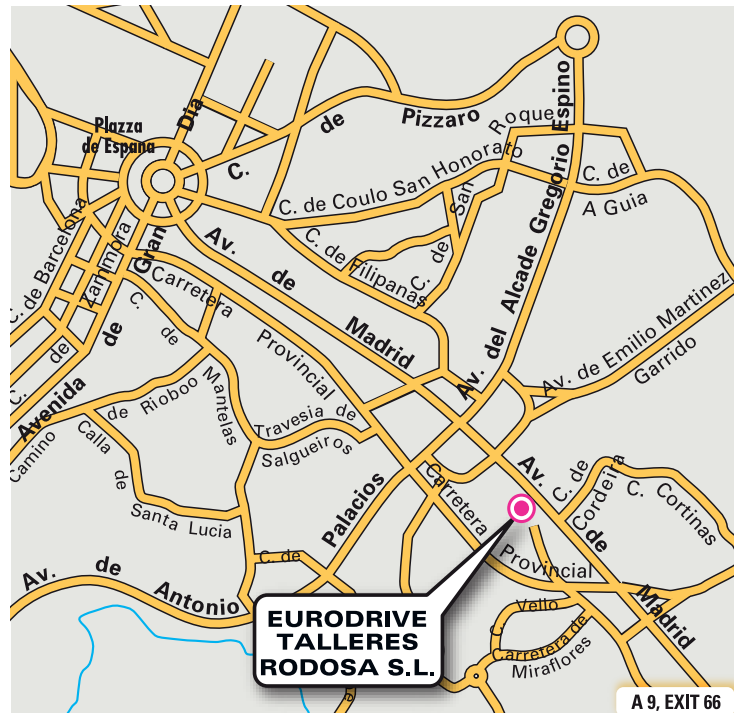

CONTACT YOUR DELIVERY CENTER...

Amsterdam +31 (0)20 890 38 46
Barcelone +34 93 184 56 71
Bordeaux +33 (0)7 83 22 61 91
Brest +33 (0)6 63 05 88 79
Bruxelles +32 (0)2 721 05 92
+32 (0)2 800 09 73
+32 (0)2 800 09 74
Calais +33 (0)6 22 13 93 54
Francfort +49 (0)69 257 385 652

Genève +33 (0)6 84 97 25 47
Lisbonne +351 21 846 27 97
Londres +44 (0)20 881 996 91
Lyon +33 (0)4 72 48 42 02
Madrid +34 91 329 29 11
+34 91 329 27 10
Marseille +33 (0)4 42 14 31 49
Milan +39 0240 708 236
Montpellier +33 (0)6 08 02 26 11
+33 (0)6 81 08 81 14

Munich +49 (0)69 33 29 62 46
Nantes +33 (0)6 88 24 96 46
Nice +33 (0)4 93 21 59 26
Paris 16^e +33 (0)1 40 71 72 40
Paris-Orly +33 (0)1 49 75 13 50
Paris-CDG +33 (0)1 48 62 37 53
Porto +351 22 996 64 27
Rome +39 0 665 001 456

St-Jacques-de-Compostelle
+34 981 58 64 44
(samedi) +34 608 98 17 49
St-Louis +33 (0)3 89 89 70 00
Strasbourg +33 (0)3 88 49 11 07
Toulouse +33 (0)5 40 80 43 12
Vigo +34 98 625 10 88